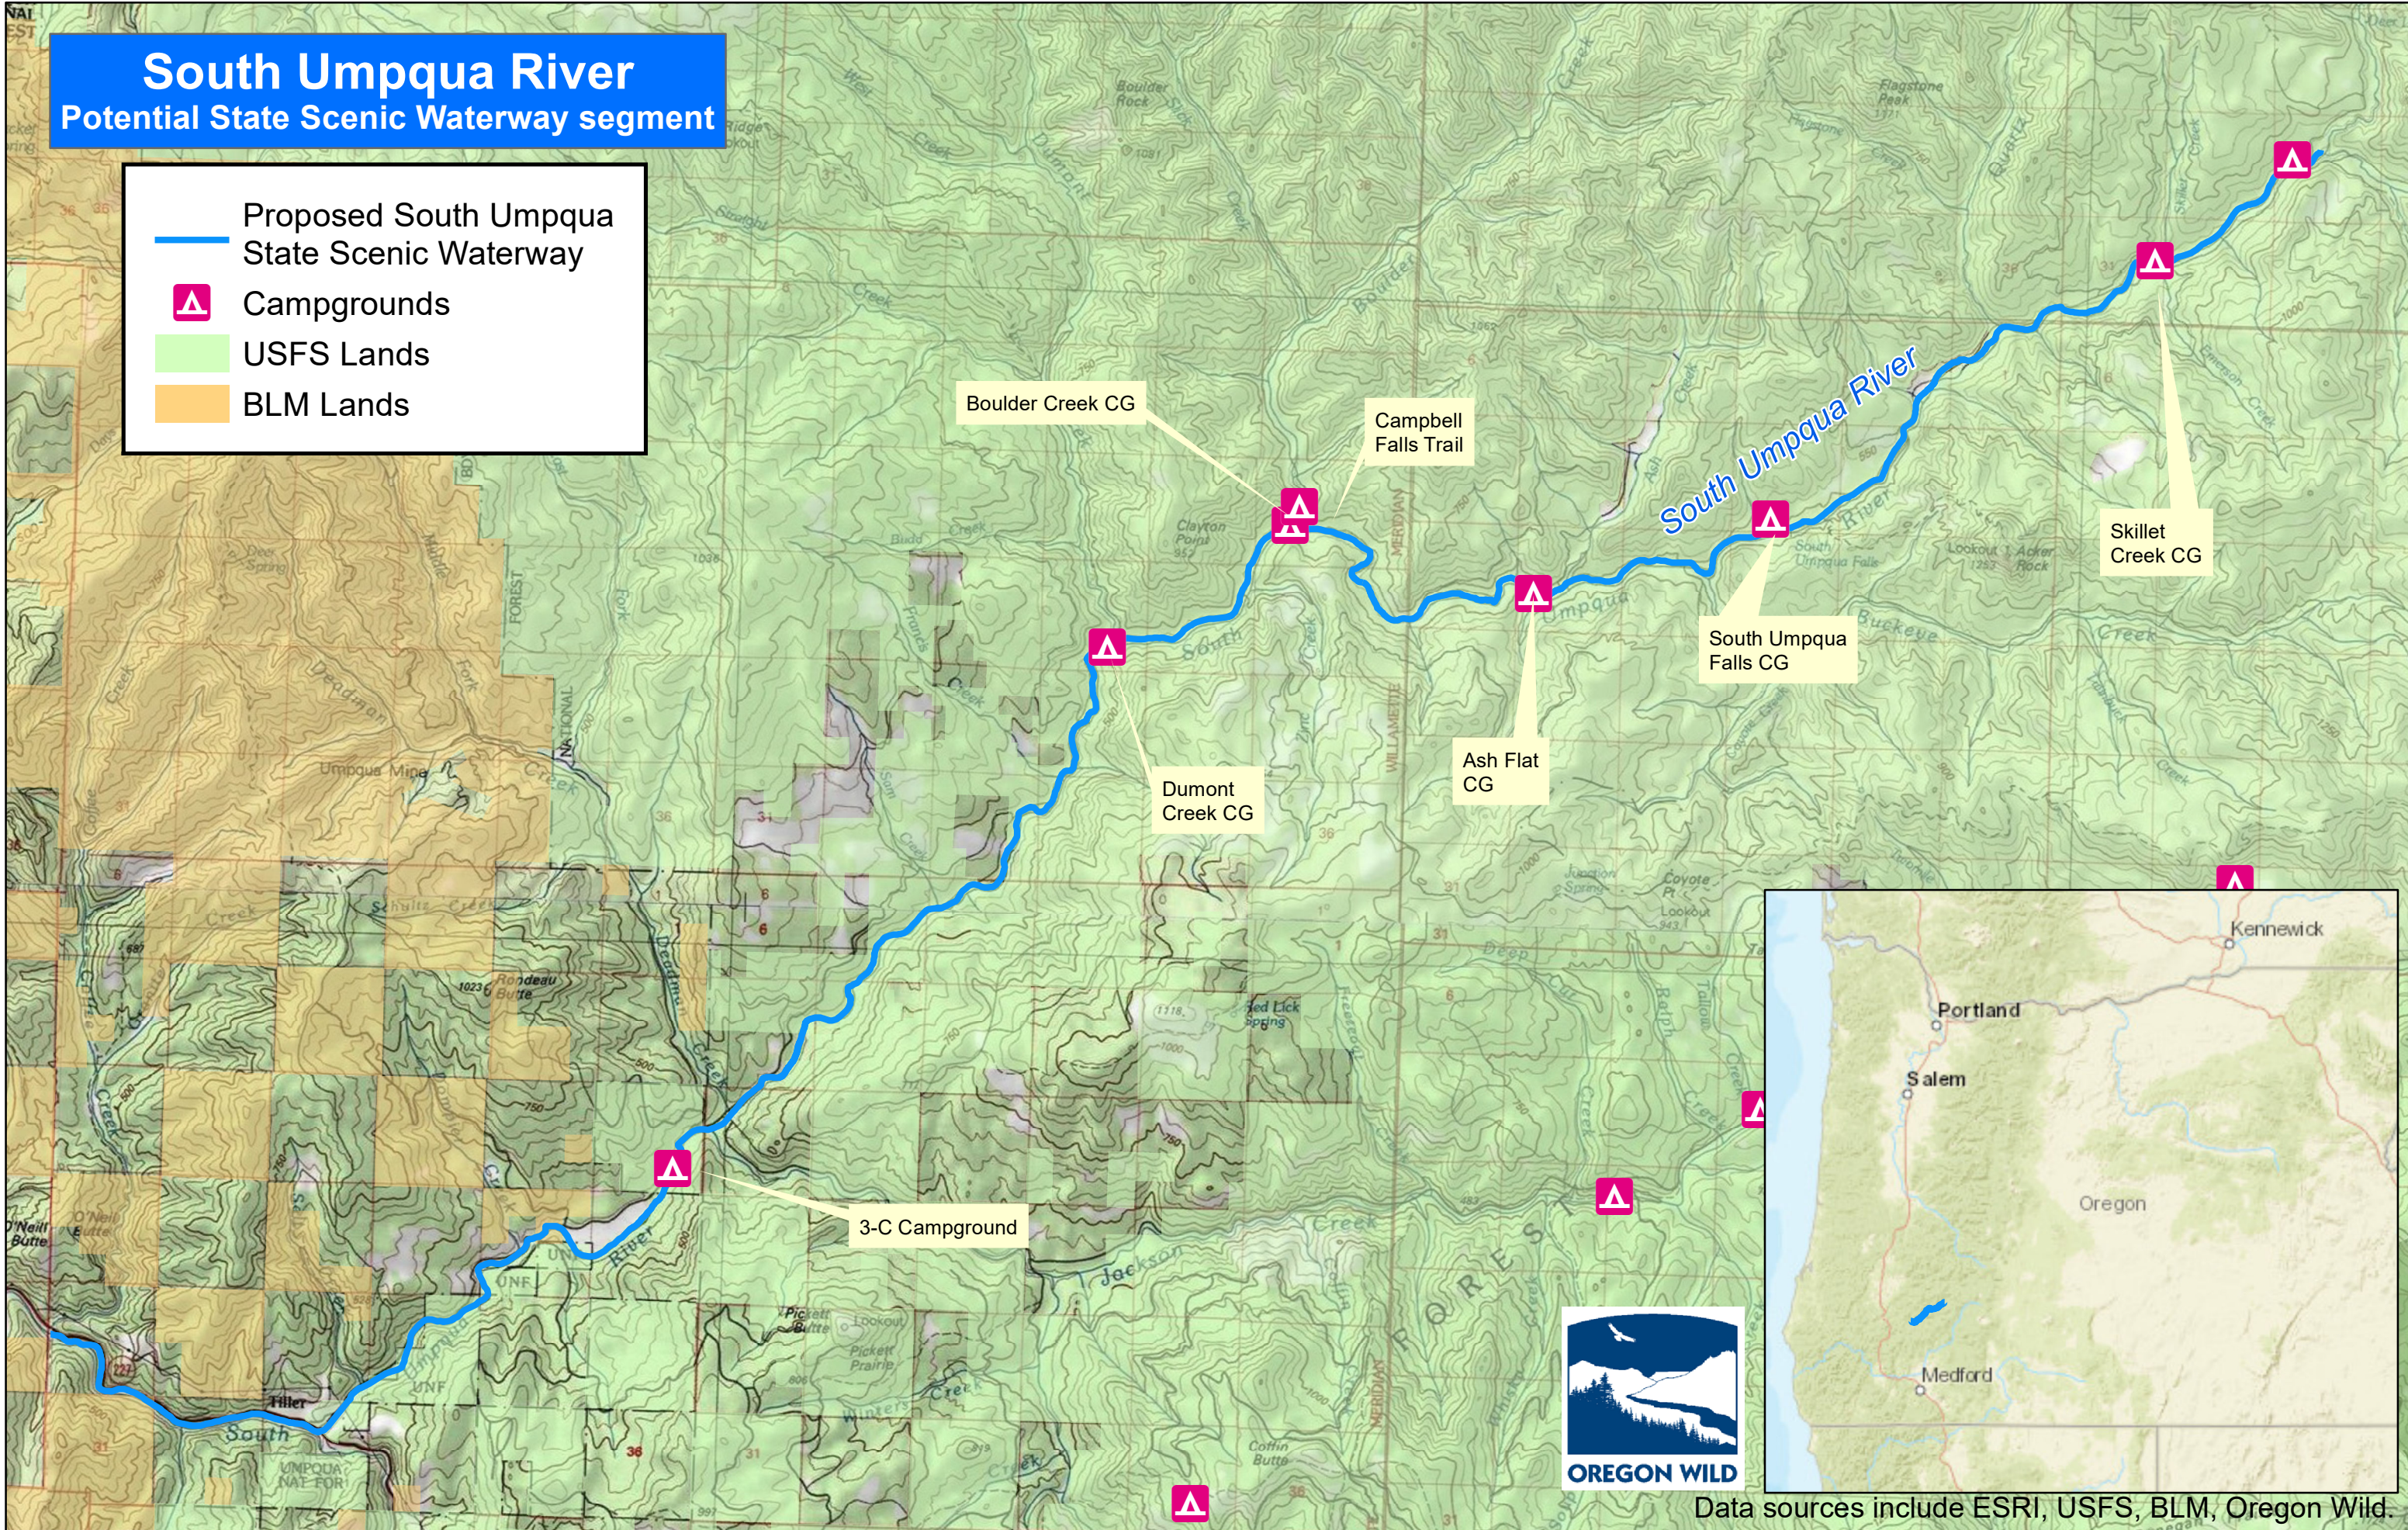

South Umpqua River

Potential State Scenic Waterway segment

- Proposed South Umpqua State Scenic Waterway
- Campgrounds
- USFS Lands
- BLM Lands

Data sources include ESRI, USFS, BLM, Oregon Wild.